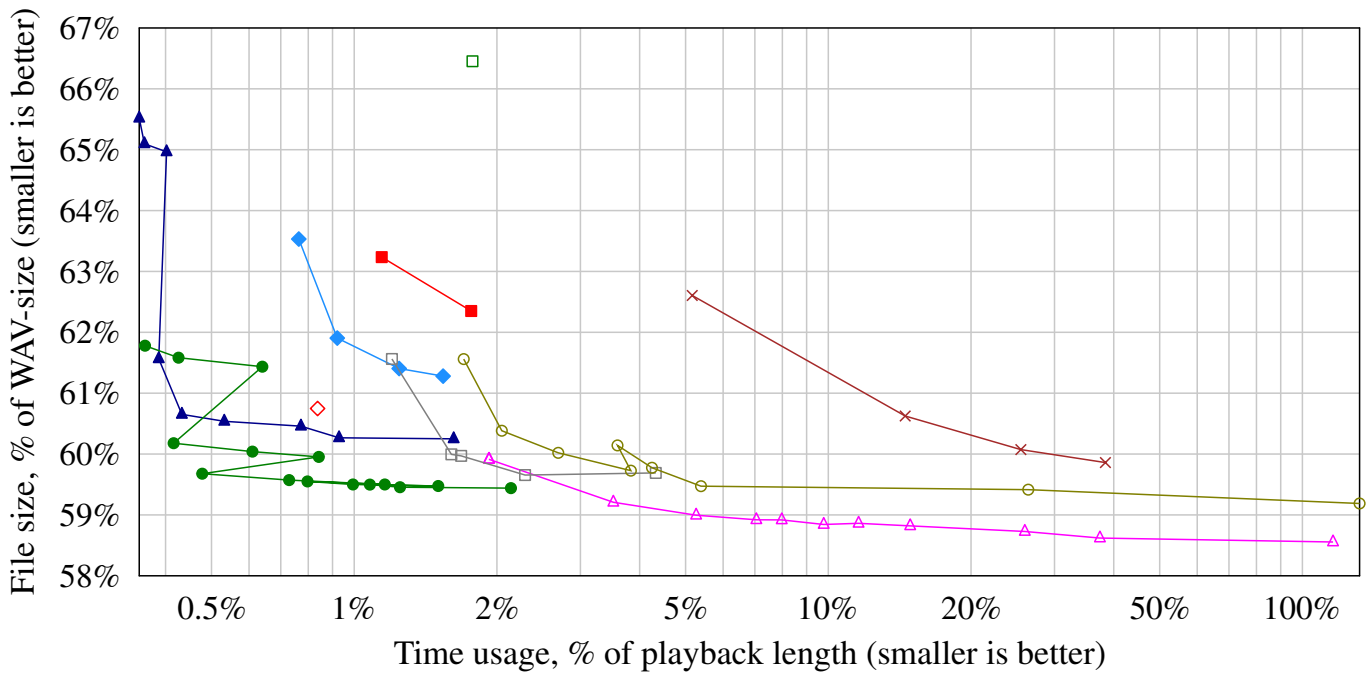

Average of 96kHz sources

Encoding Used time versus file size

Decoding Used time versus file size