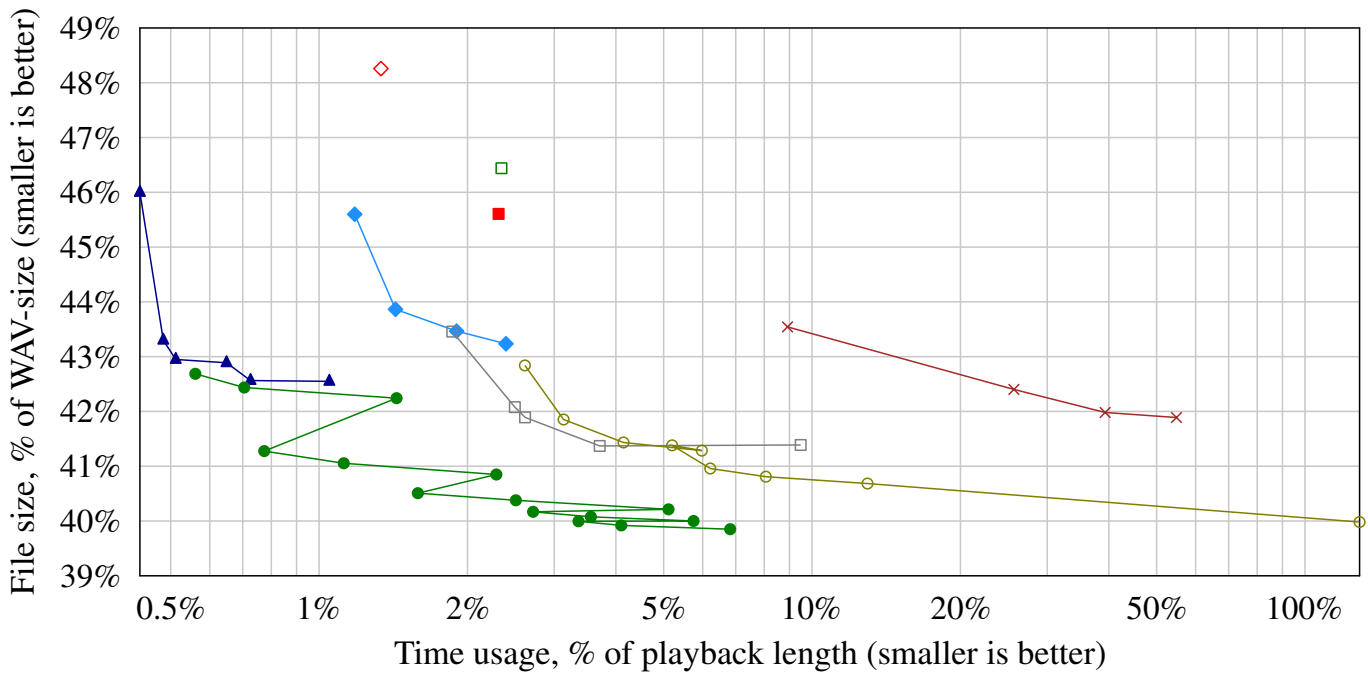

# Average of 5.1 surround sources

## Encoding Used time versus file size

## Decoding Used time versus file size