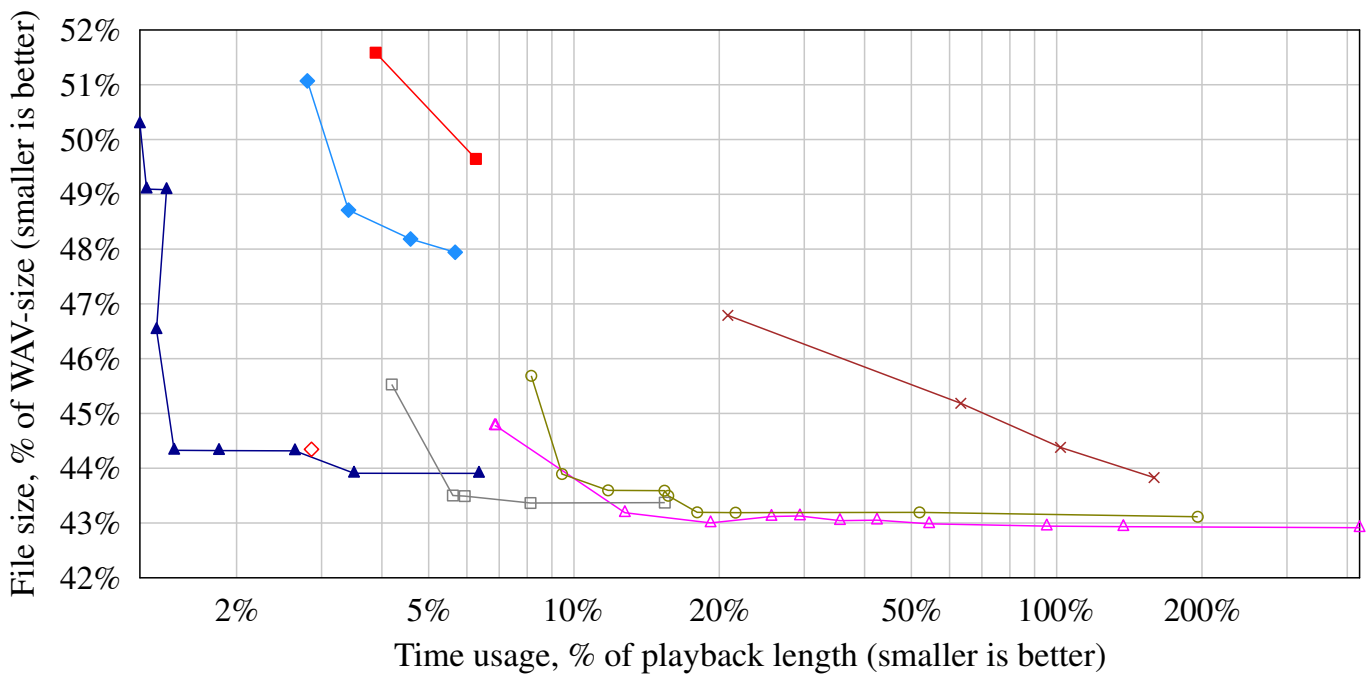

Encoding Used time versus file size