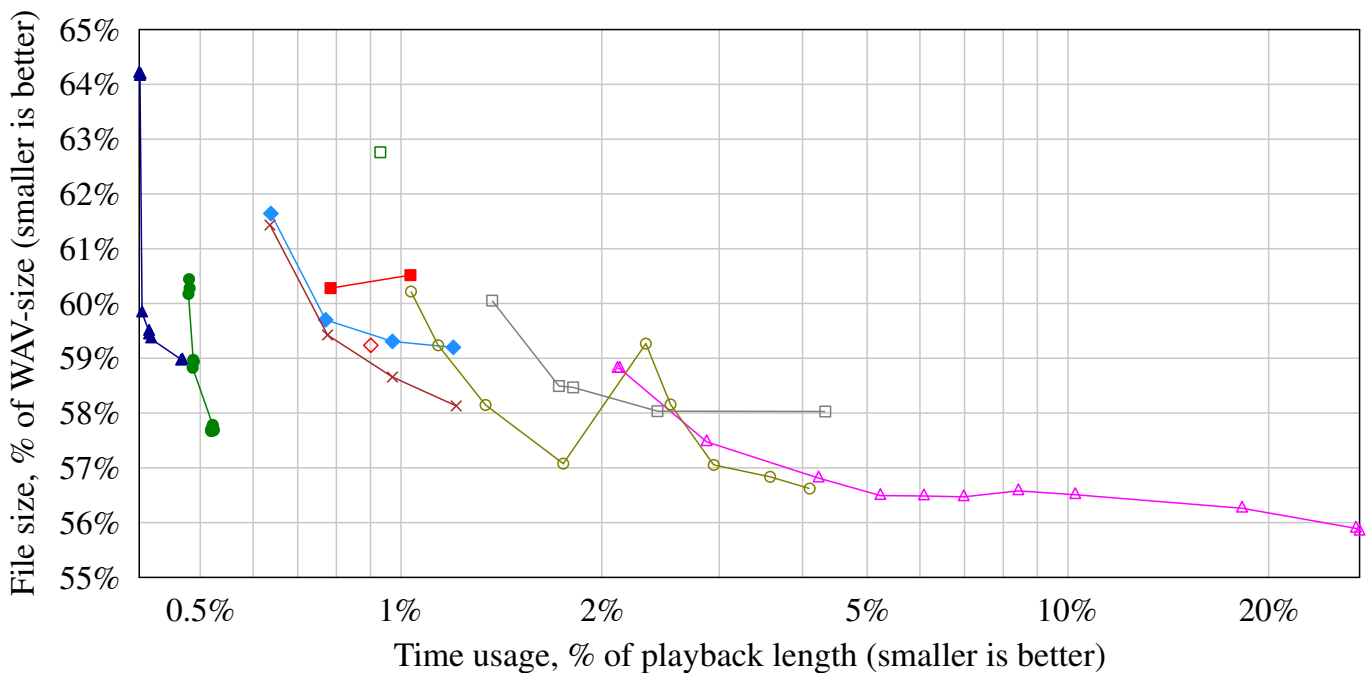

# CASCADES - CASCADES

**Encoding** Used time versus file size

**Decoding** Used time versus file size