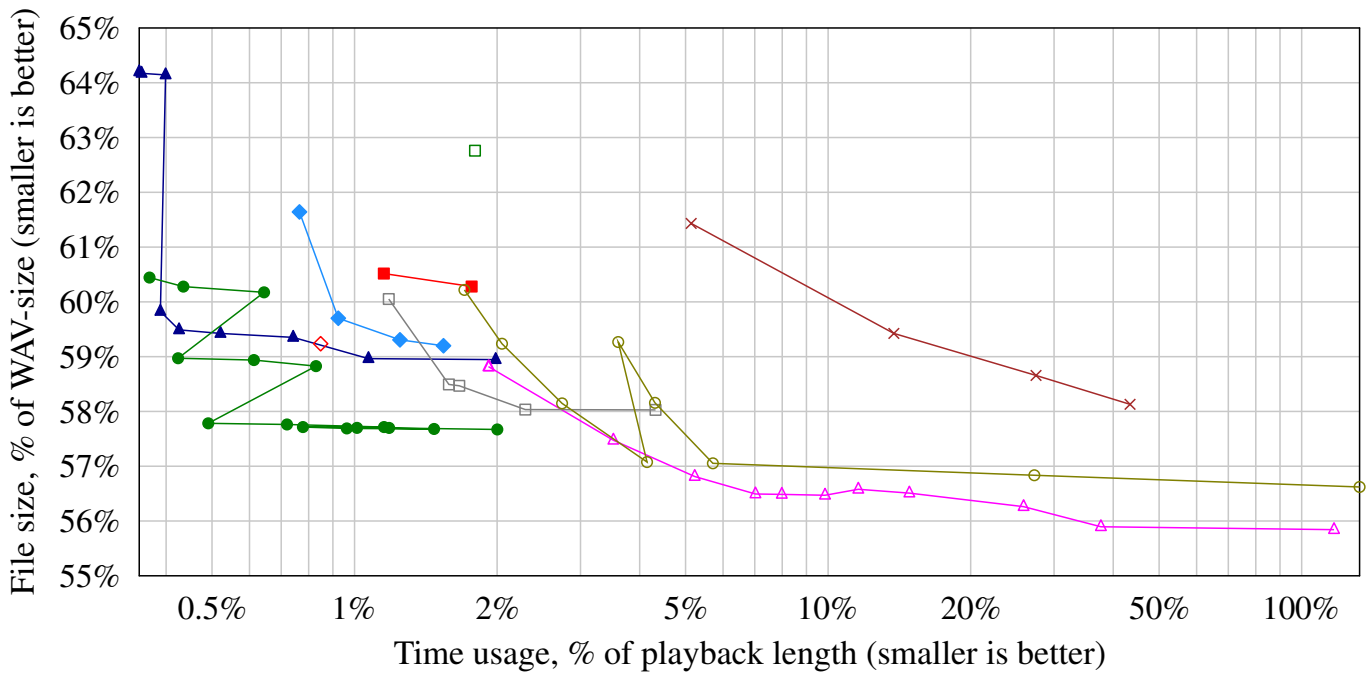

Encoding Used time versus file size