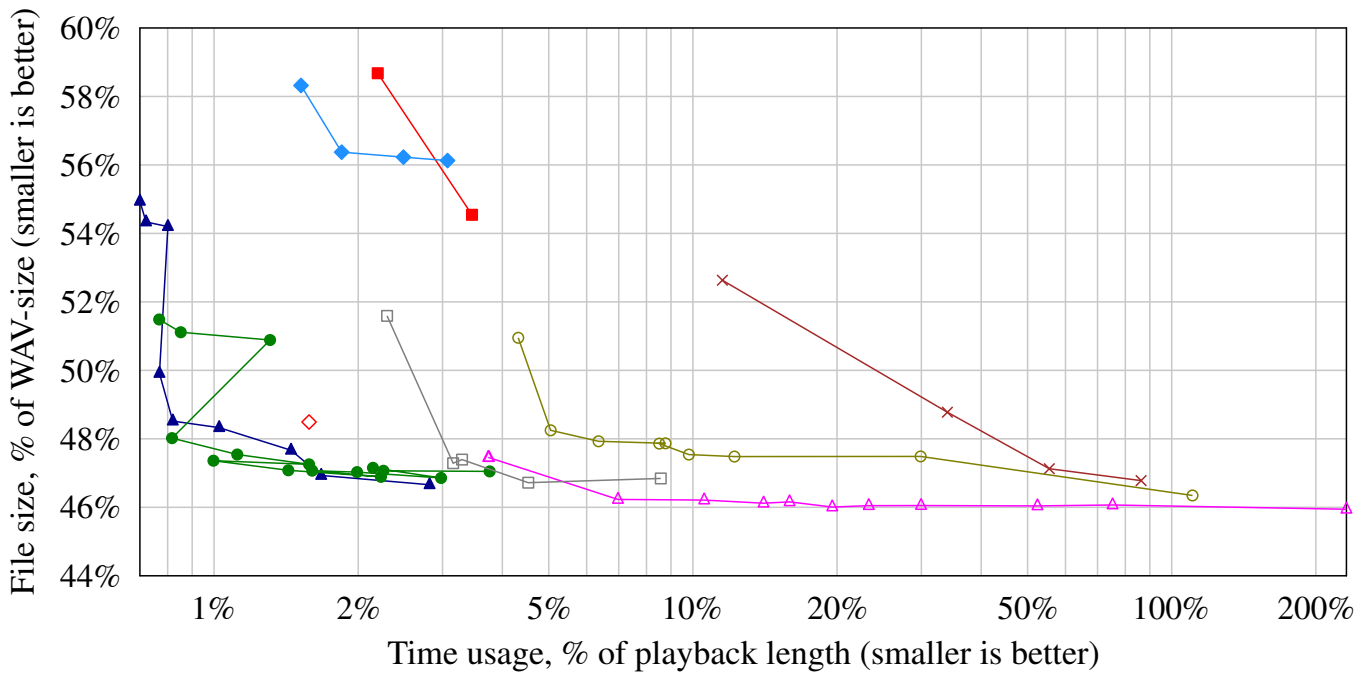

# CASCADES - CASCADES

**Encoding** Used time versus file size

**Decoding** Used time versus file size

# Coldplay - A Head Full of Dreams

**Encoding** Used time versus file size

**Decoding** Used time versus file size