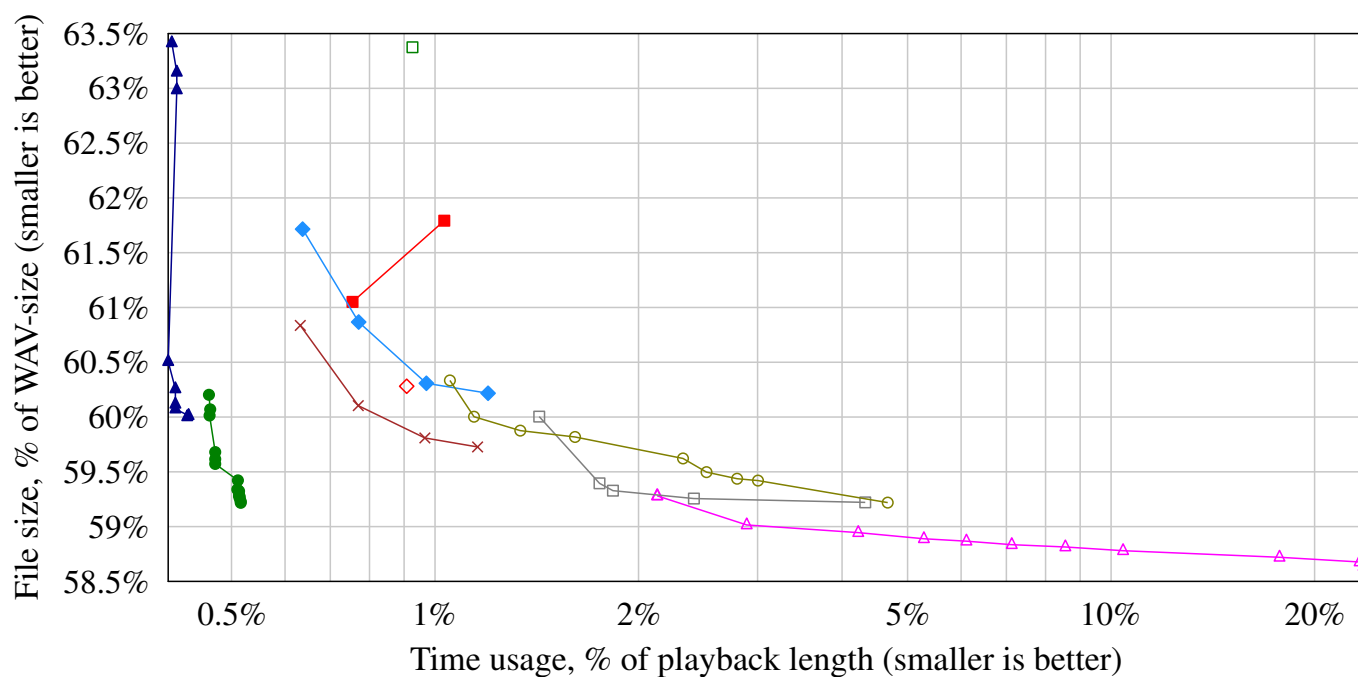

# Nine Inch Nails - The Slip

**Encoding** Used time versus file size

**Decoding** Used time versus file size

# Pink Floyd - The Dark Side Of The Moon

**Encoding** Used time versus file size

**Decoding** Used time versus file size