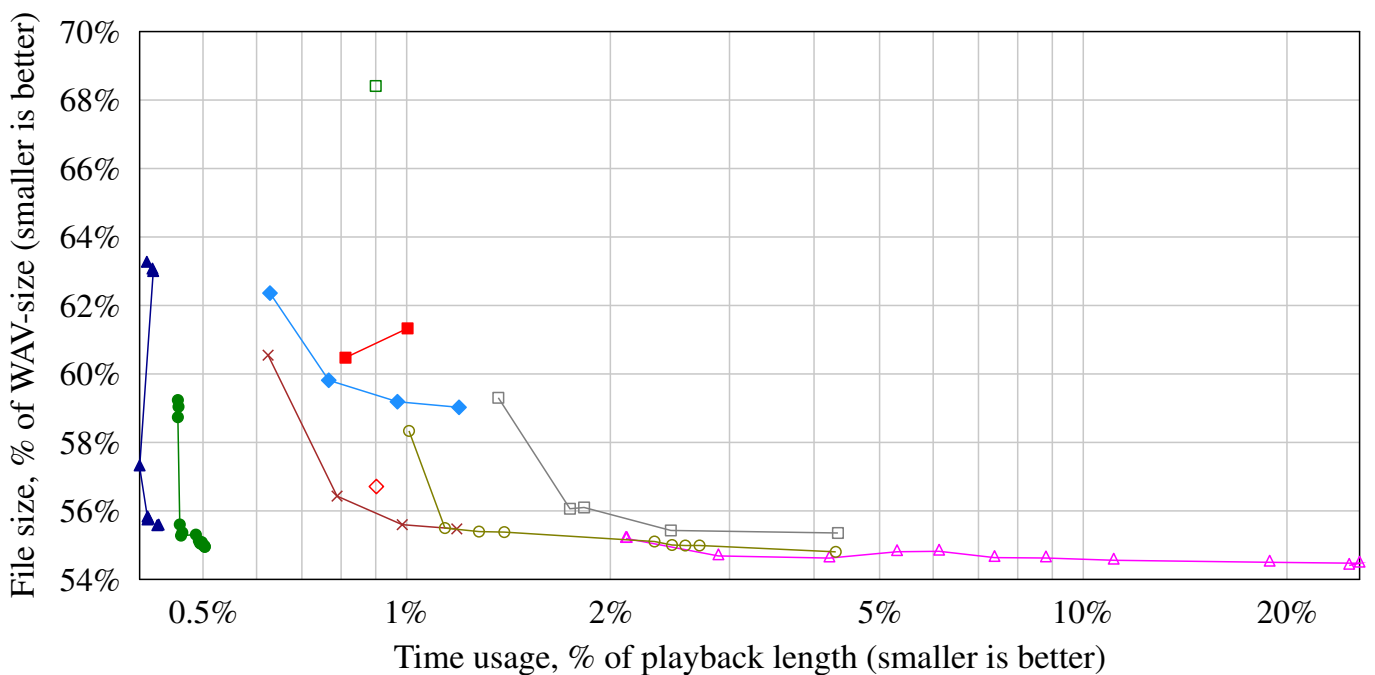

# CASCADES - CASCADES

**Encoding** Used time versus file size

**Decoding** Used time versus file size