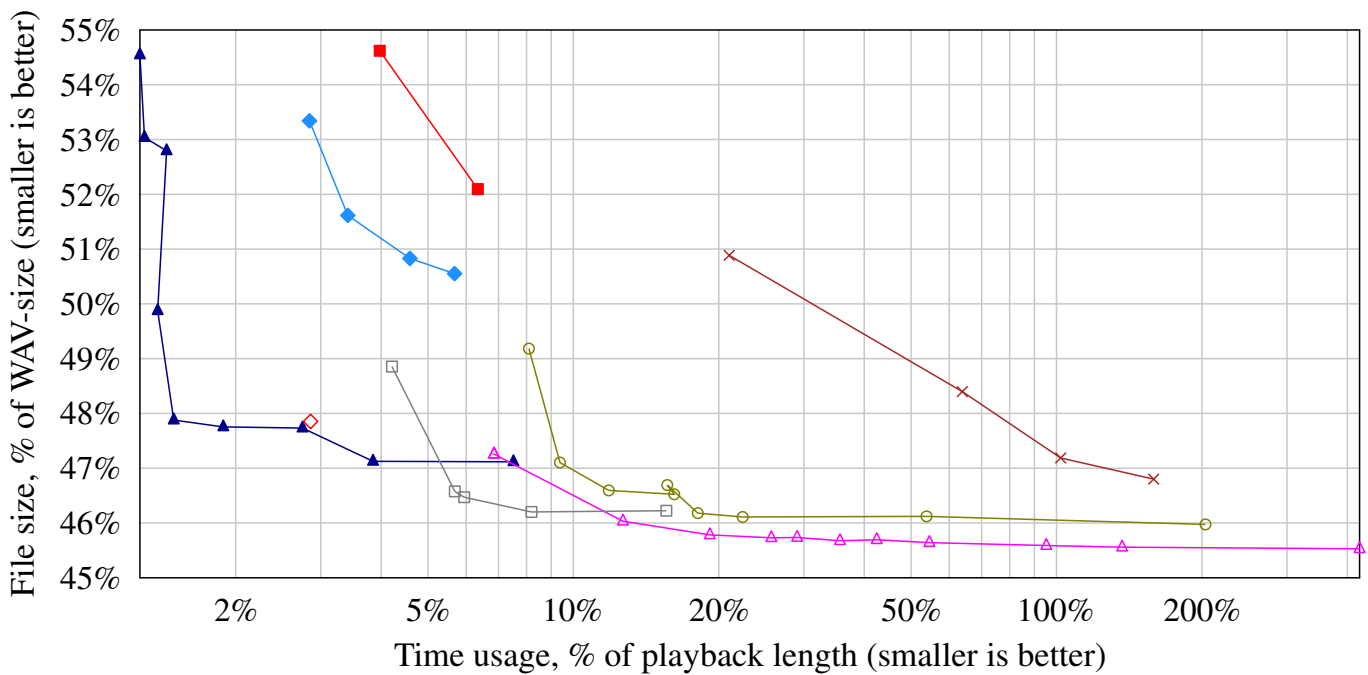

# Nine Inch Nails - The Slip

**Encoding** Used time versus file size

**Decoding** Used time versus file size

# Pink Floyd - The Dark Side Of The Moon

**Encoding** Used time versus file size

**Decoding** Used time versus file size

# The Visual Sound - Sound Liaison DXD Music Sampler

**Encoding** Used time versus file size

**Decoding** Used time versus file size