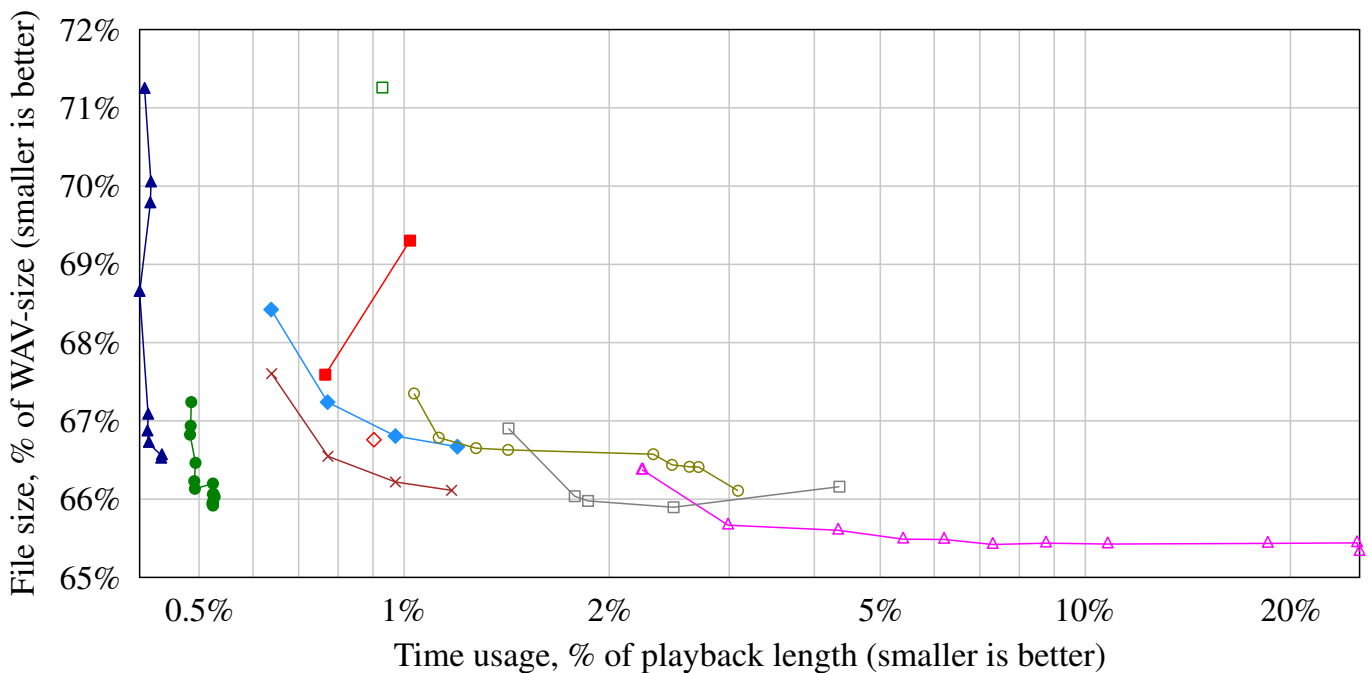

# Nine Inch Nails - The Slip

**Encoding** Used time versus file size

**Decoding** Used time versus file size