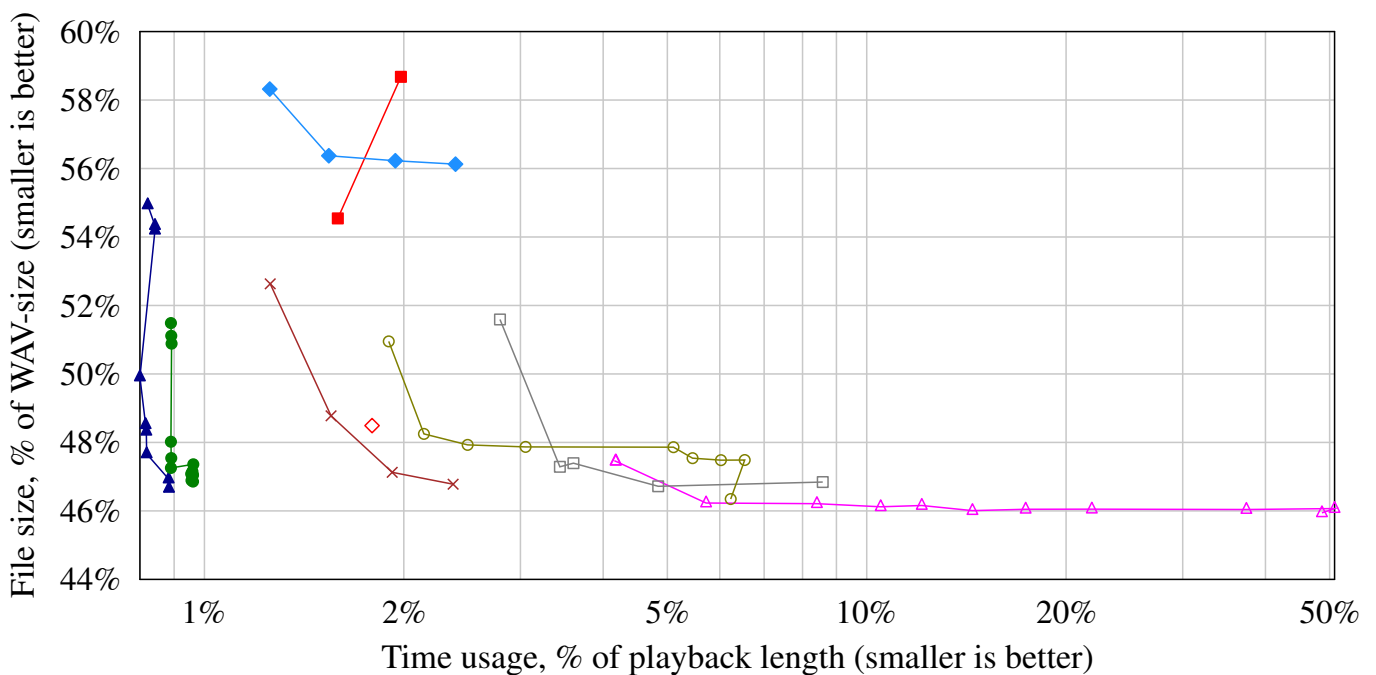

Decoding Used time versus file size