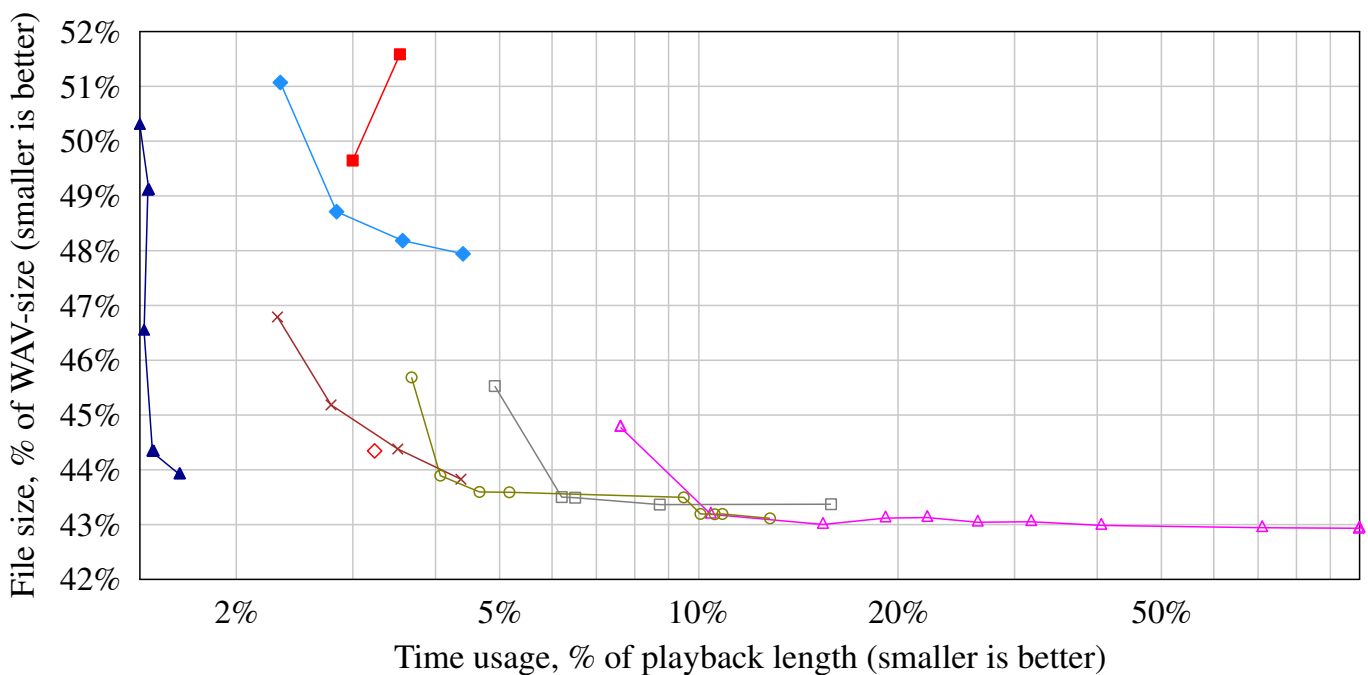

Decoding Used time versus file size