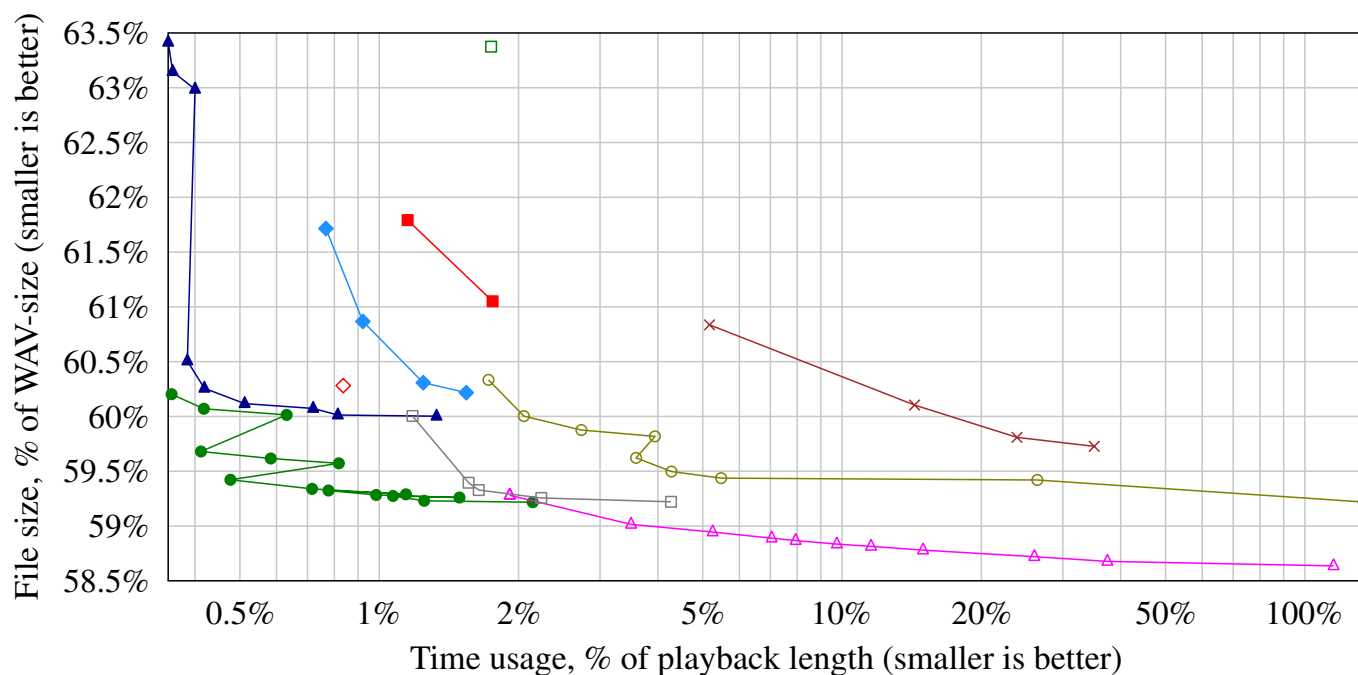

# Nine Inch Nails - The Slip

**Encoding** Used time versus file size

**Decoding** Used time versus file size

# Pink Floyd - The Dark Side Of The Moon

**Encoding** Used time versus file size

**Decoding** Used time versus file size