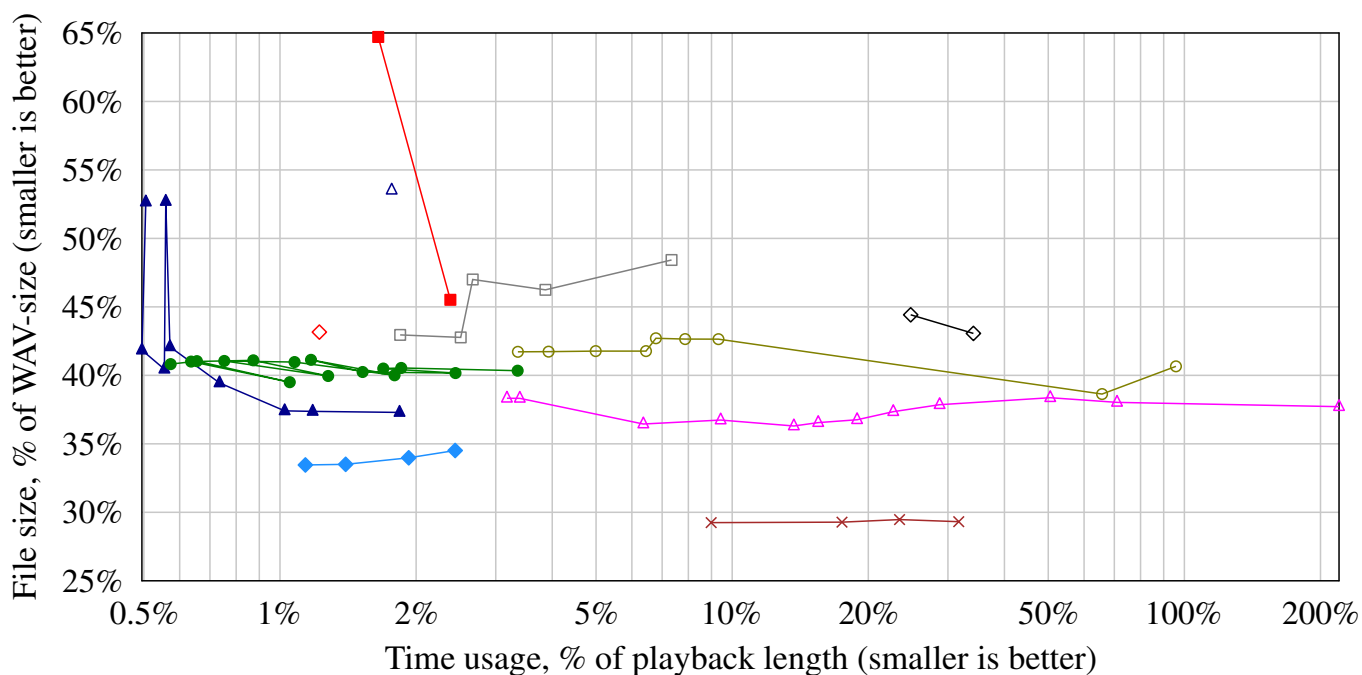

Encoding Used time versus file size