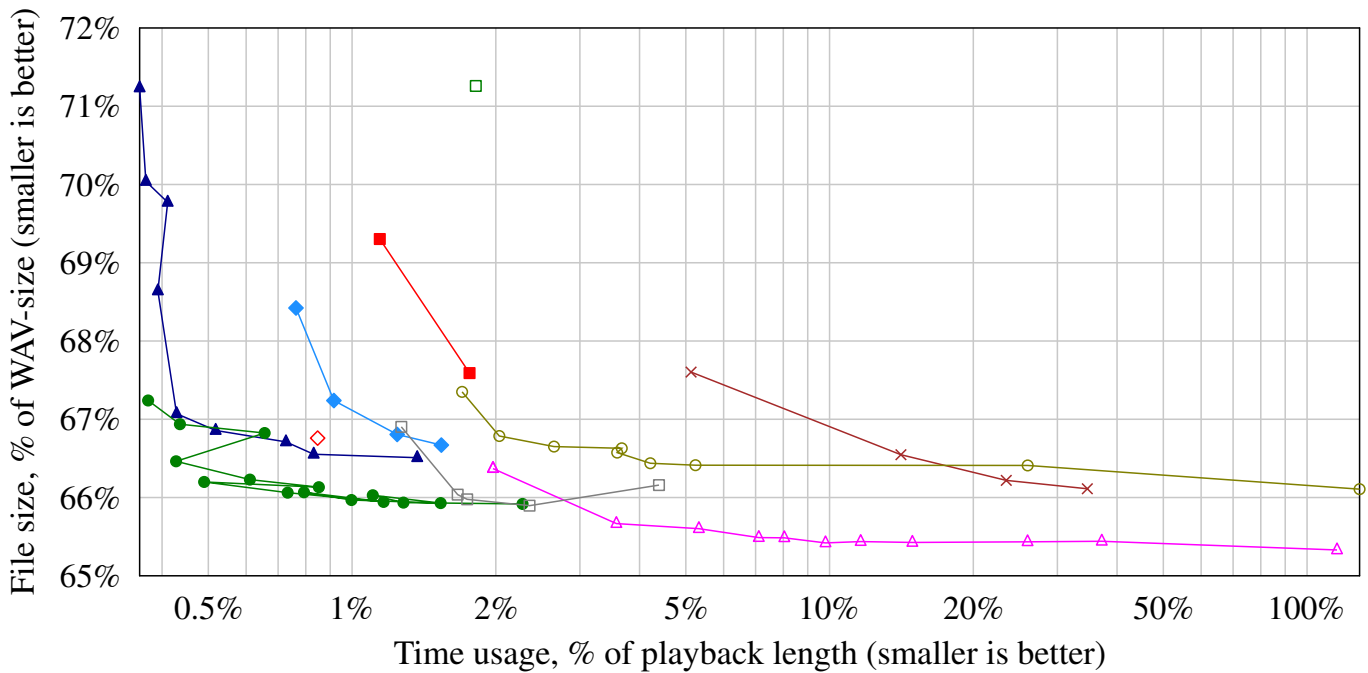

# Nine Inch Nails - The Slip

**Encoding** Used time versus file size

**Decoding** Used time versus file size