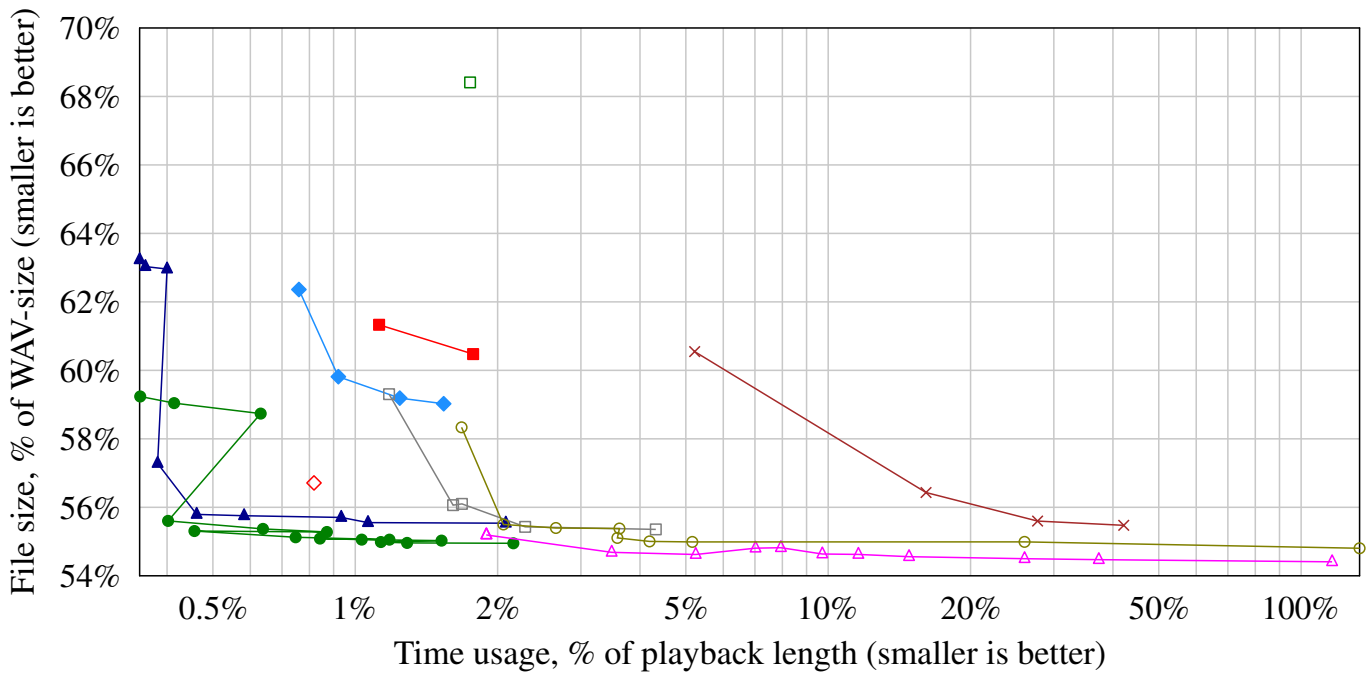

# CASCADES - CASCADES

**Encoding** Used time versus file size

**Decoding** Used time versus file size