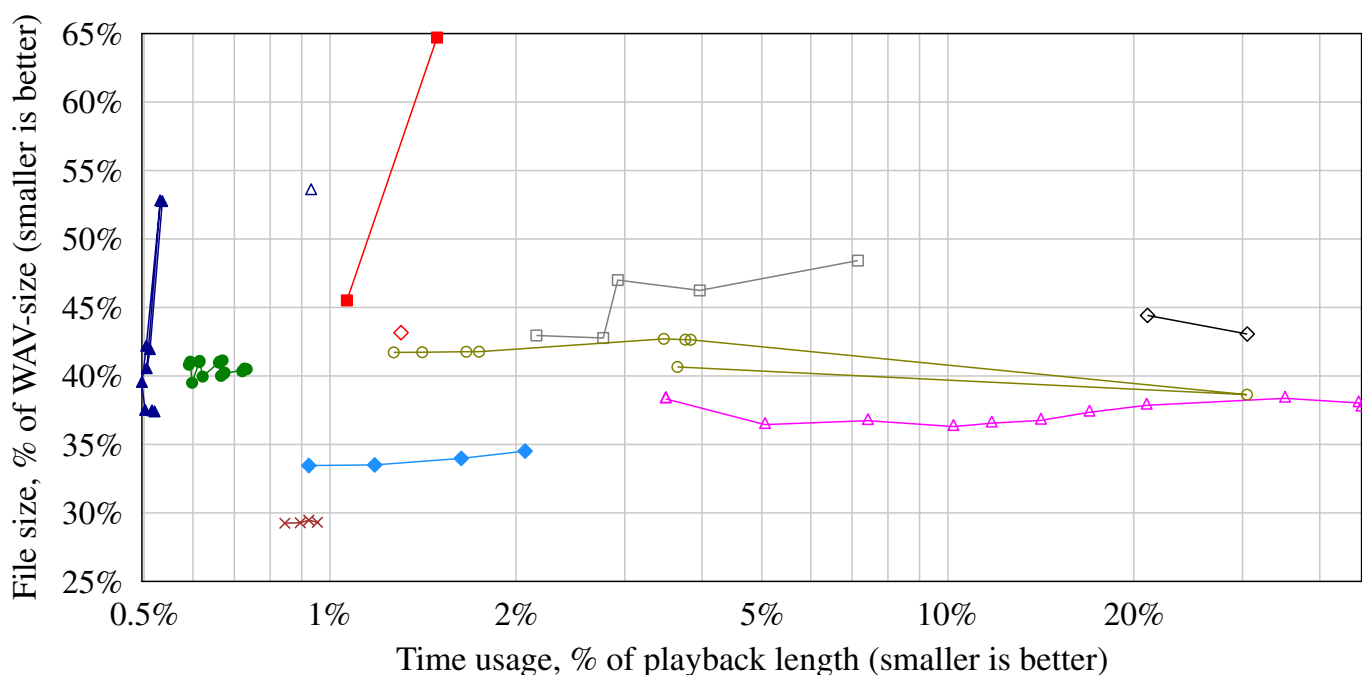

Decoding Used time versus file size