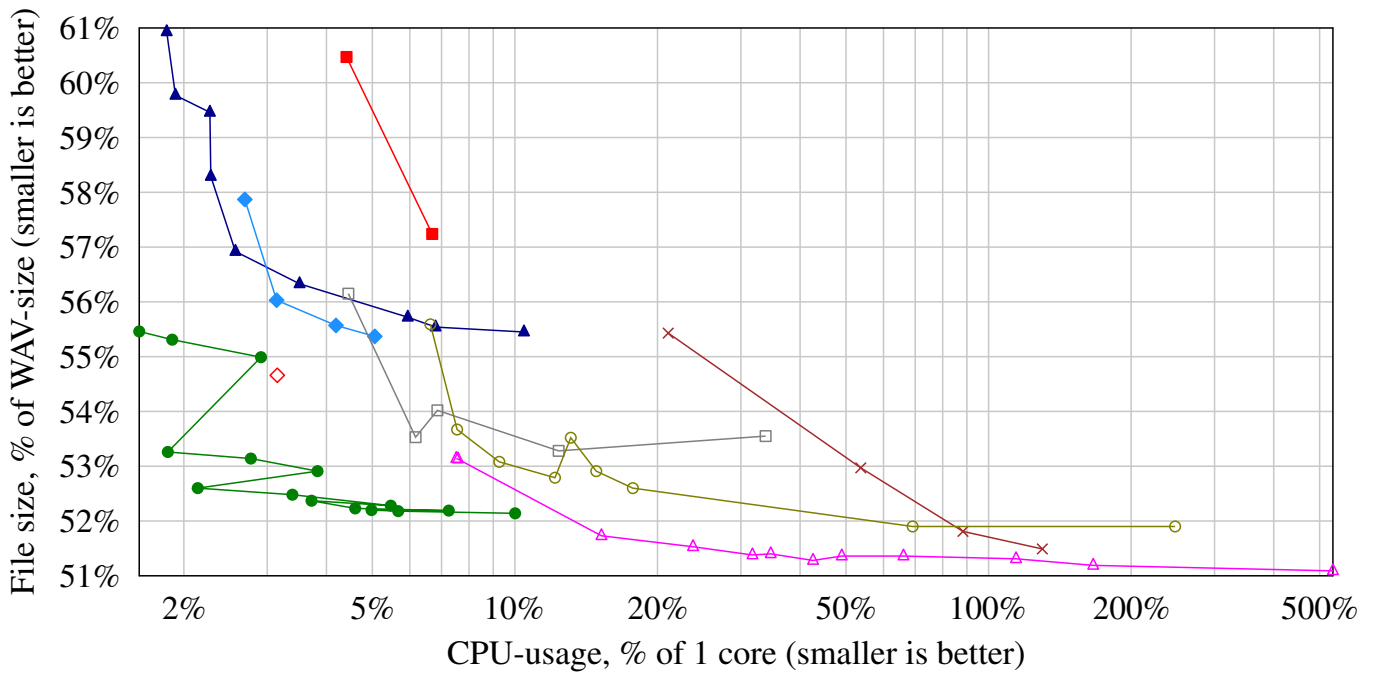

# Average of hi-res sources up to 192kHz

## Encoding CPU-usage versus file size

## Decoding CPU-usage versus file size